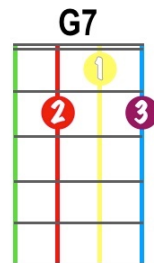

V2: Oh, the [C] wind was foul and the [C] sea ran high
[G7] "Leave her, Johnny, [C] leave her!"
She [F] shipped it [C] green and [F] none went [C] by
And it's [C] time for us to [G7↓] leave [C↓] her

C: [G7] Leave her, Johnny, [C] leave her
Oh [F] Leave her, Johnny, [C] leave her
For the [F] voyage is [C] long and the [F] winds don't [C] blow
And it's [C] time for us to [G7↓] leave [C↓] her